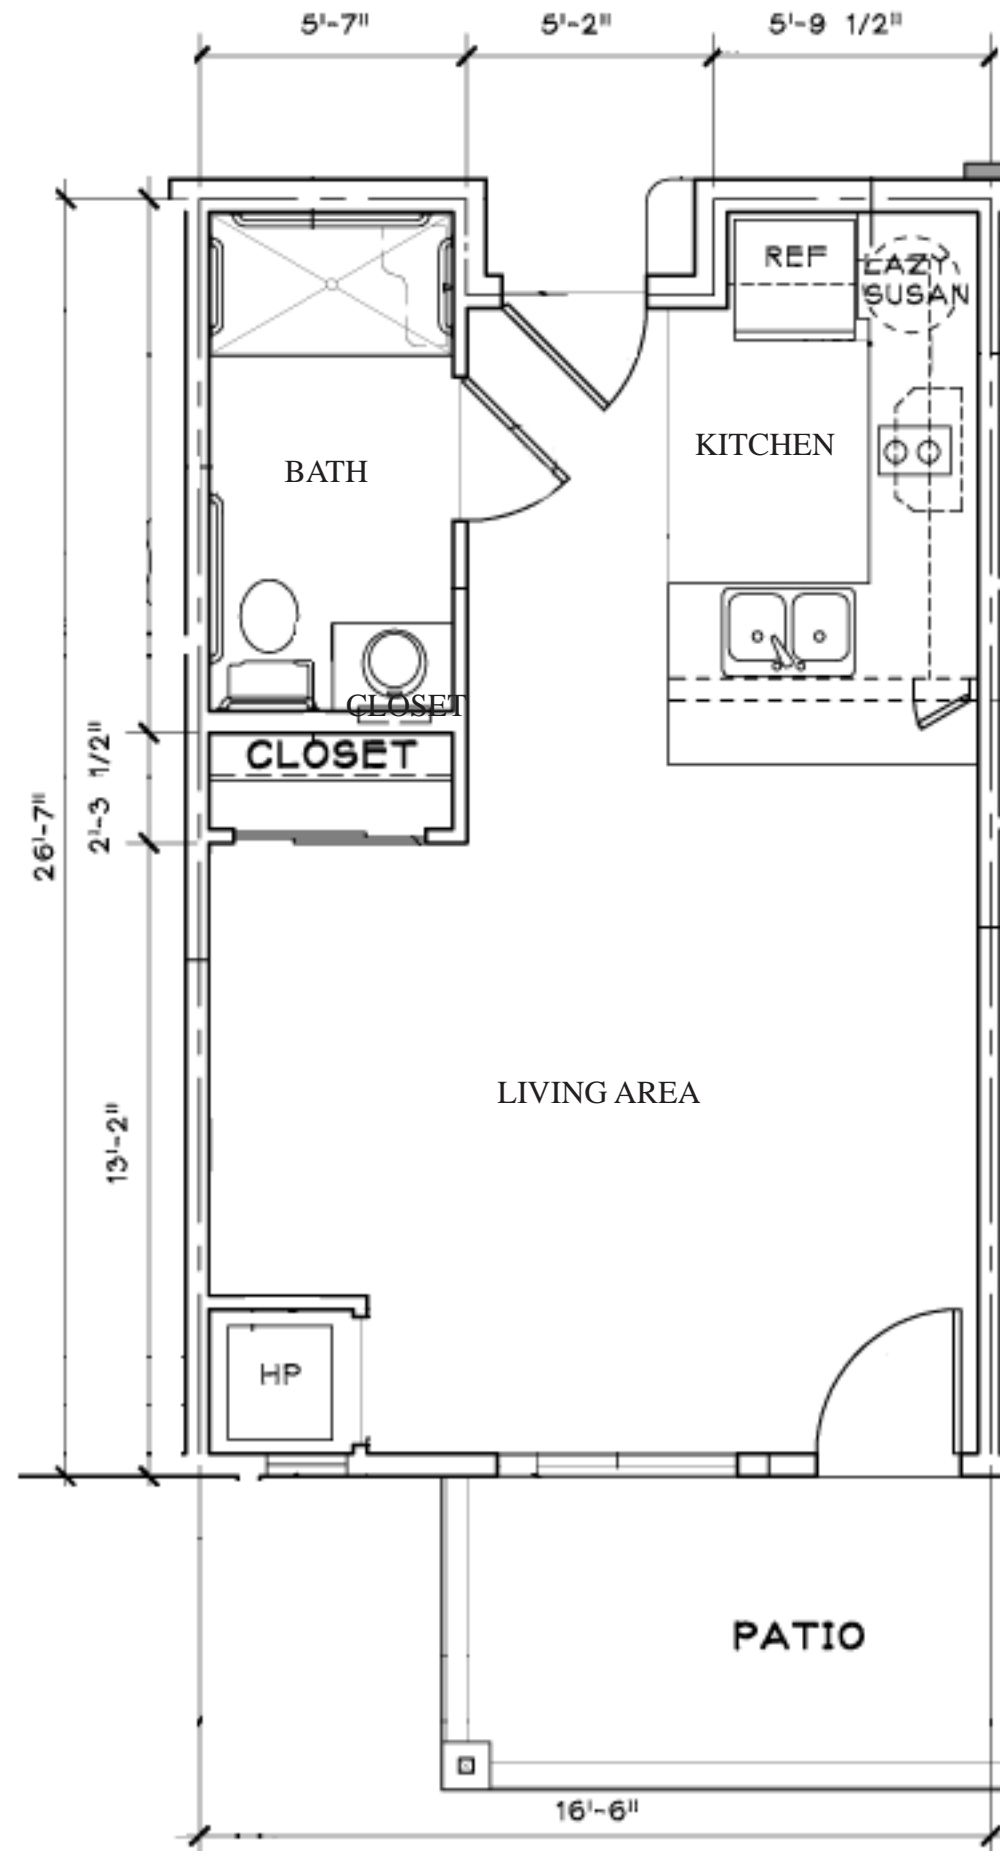

Similar Apartment Studio
Styles Also Available:

- A - 620 sq. ft.
- D - 600 sq. ft.
- E - 535 sq. ft.

**Studio
Deluxe - F**
436 Sq. Ft.